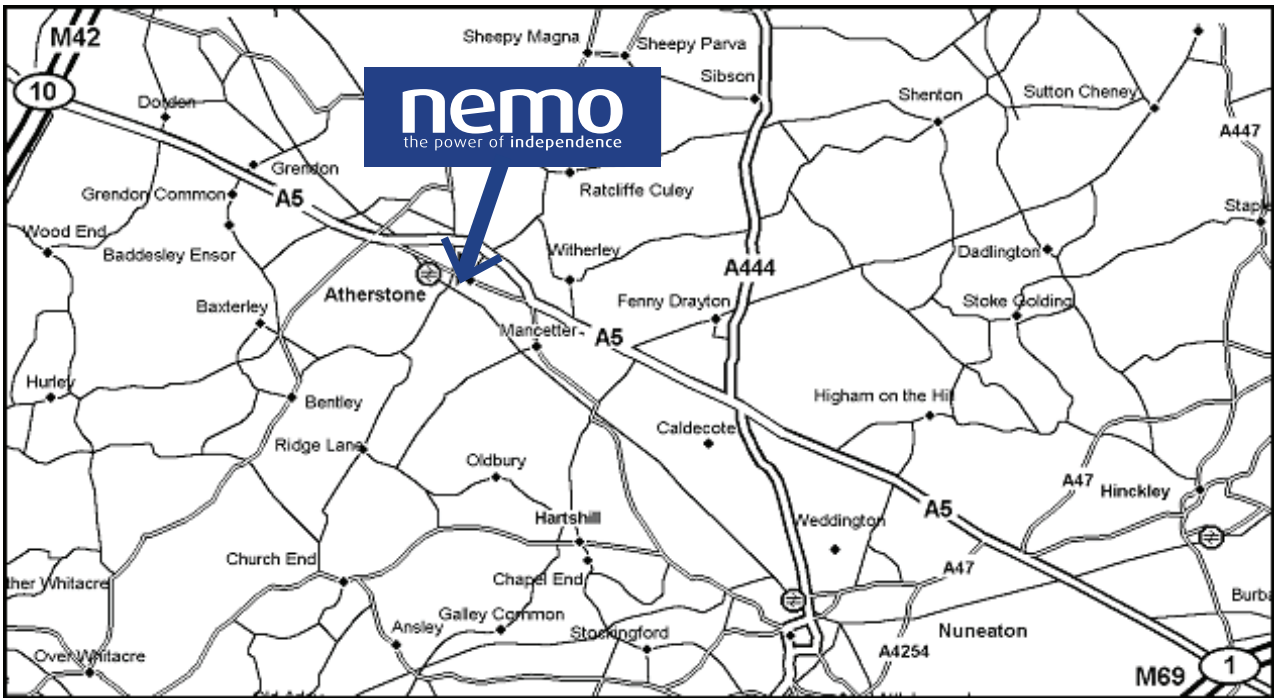

Twitter: @NemoGroupUK

**Travelling from the M42:** Leave at junction 10 and follow the A5 towards Nuneaton. Follow this road through Dordon and Grendon, until you see the sign on the left for Atherstone town centre. As you enter the town centre, follow the road to the right along Station Street and into South Street. Take the first left immediately after Supermarket and the zebra crossing into a council car park where you will see two gate entrances at the end. Nemo is the gate on the left.